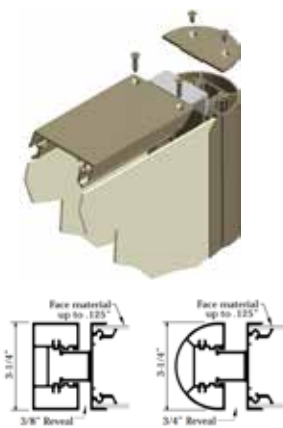

Wayfinding / Post & Panel Signs

Panel Adaptor Series

Features & Benefits:

- Pre-painted dark bronze exterior finish
- Simple to assemble
- Panel adaptor allows for choice of 1/8", 1/4" or 1/2" panels
- Three reveal settings to choose from

Panel Adaptor Series Includes:

- (2) 95" posts, choose from series 1, 2 or 3 profiles
- (2) Post Caps with mounting screws
- (1) Panel Adaptor cut to size depending on sign dimension
- (1) "Reveal" cut to size for filling below sign panel
- All screws and mounting hardware required for assembly
- Sign panels not included in kit prices, call for information regarding the design and size of sign panels required

Panel Adaptor Series Options	
2" SQUARE POST KIT	PP-AS-SQ
3.25" RADIUS OR RECTANGLE POST KIT	PP-AS-RR
Additional Options	
UPGRADE TO 10'-0" SQUARE POSTS	+ $25.00
UPGRADE TO 11'-0" SQUARE POSTS	+ $50.00
UPGRADE TO 10'-0" RADIUS/RECT. POSTS	+ $25.00
UPGRADE TO 11'-0" RADIUS/RECT. POSTS	+ $50.00

Series 2

Features & Benefits:

- Pre-painted dark bronze exterior finish
- Simple to assemble
- Three reveal settings to choose from (0, 3/8" or 3/4")

Panel Adaptor Series Includes:

- (2) 95" length 2" square posts
- (2) Post Caps with mounting screws
- (4) Cut to size mitered "Slide Body" frame pieces
- (2) Cut to size series 2 reveal and "below the panel filler"
- All screws and mounting hardware required for assembly
- Sign panels not included in kit prices, call for information regarding the design and size of sign panels required

Series 2 Post and Panel Options	
SIZE	ITEM I.D.
12" x 24"	PP-S2-1224
24" x 24"	PP-S2-2424
24" x 36"	PP-S2-2436
36" x 36"	PP-S2-3636
36" x 48"	PP-S2-3648
36" x 60"	PP-S2-3660
36" x 72"	PP-S2-3672
48" x 48"	PP-S2-4848
48" x 60"	PP-S2-4860
48" x 72"	PP-S2-4872

Series 3

Features & Benefits: