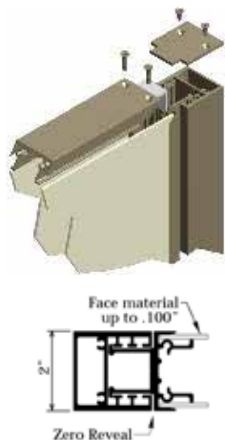

Wayfinding / Post & Panel Signs

Panel Adaptor Series

Features & Benefits:

- Pre-painted dark bronze exterior finish
- Simple to assemble
- Panel adaptor allows for choice of 1/8", 1/4" or 1/2" panels
- Three reveal settings to choose from

Panel Adaptor Series Includes:

- (2) 95" posts, choose from series 1, 2 or 3 profiles
- (2) Post Caps with mounting screws
- (1) Panel Adaptor cut to size depending on sign dimension
- (1) "Reveal" cut to size for filling below sign panel
- All screws and mounting hardware required for assembly
- Sign panels not included in kit prices, call for information regarding the design and size of sign panels required

Panel Adaptor Series Options	
2" SQUARE POST KIT	PP-AS-SQ
3.25" RADIUS OR RECTANGLE POST KIT	PP-AS-RR
Additional Options	
UPGRADE TO 10'-0" SQUARE POSTS	+ $25.00
UPGRADE TO 11'-0" SQUARE POSTS	+ $50.00
UPGRADE TO 10'-0" RADIUS/RECT. POSTS	+ $25.00
UPGRADE TO 11'-0" RADIUS/RECT. POSTS	+ $50.00

Series 2

Features & Benefits:

- Pre-painted dark bronze exterior finish
- Simple to assemble
- Three reveal settings to choose from (0, 3/8" or 3/4")

Panel Adaptor Series Includes:

- (2) 95" length 2" square posts
- (2) Post Caps with mounting screws
- (4) Cut to size mitered "Slide Body" frame pieces
- (2) Cut to size series 2 reveal and "below the panel filler"
- All screws and mounting hardware required for assembly
- Sign panels not included in kit prices, call for information regarding the design and size of sign panels required

Series 2 Post and Panel Options	
SIZE	ITEM I.D.
12" x 24"	PP-S2-1224
24" x 24"	PP-S2-2424
24" x 36"	PP-S2-2436
36" x 36"	PP-S2-3636
36" x 48"	PP-S2-3648
36" x 60"	PP-S2-3660
36" x 72"	PP-S2-3672
48" x 48"	PP-S2-4848
48" x 60"	PP-S2-4860
48" x 72"	PP-S2-4872

Series 3

Features & Benefits: