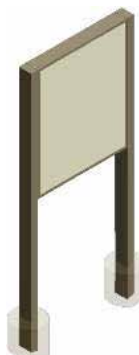

Panel Adaptor Series Includes:

- (2) 95" length 3.25" Rectangle or Radius style posts
- (2) Post Caps with mounting screws
- (4) Cut to size mitered "Slide Body" frame pieces
- (2) Cut to size series 2 reveal and "below the panel filler"
- All screws and mounting hardware required for assembly
- Sign panels not included in kit prices, call for information regarding the design and size of sign panels required

Series 3 Post and Panel Options	
SIZE	ITEM I.D.
24" x 24"	PP-S3-2424
24" x 36"	PP-S3-2436
24" x 48"	PP-S3-2448
36" x 36"	PP-S3-3636
36" x 48"	PP-S3-3648
36" x 60"	PP-S3-3660
36" x 72"	PP-S3-3672
48" x 48"	PP-S3-4848
48" x 60"	PP-S3-4860
48" x 72"	PP-S3-4872