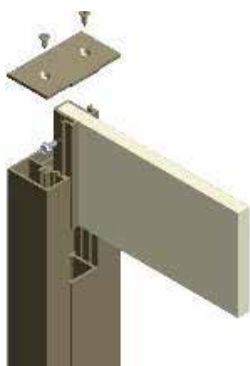

### Features & Benefits:

- Pre-painted dark bronze exterior finish
- Simple to assemble
- Panel adaptor allows for choice of 1/8", 1/4" or 1/2" panels
- Three reveal settings to choose from

### Panel Adaptor Series Includes:

- (2) 95" posts, choose from series 1, 2 or 3 profiles
- (2) Post Caps with mounting screws
- (1) Panel Adaptor cut to size depending on sign dimension
- (1) "Reveal" cut to size for filling below sign panel
- All screws and mounting hardware required for assembly
- Sign panels not included in kit prices, call for information regarding the design and size of sign panels required