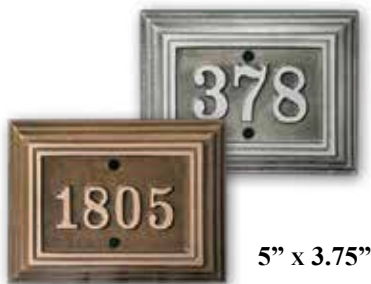

Address Plaque Options

More styles available on our website...

MOUNTING SPIKES ARE PAINTED BLACK

Signs are available with the color options shown below, or call for custom color matching at an additional charge. Plaques are finished with satin polish raised areas, which expose the rich metal surface. Aluminum plaques can also have the raised areas painted gold. Every plaque is clear coated with our special formula, ultra hard urethane, to ensure a long lasting finish even in the harshest environments. Call our customer service department with help placing your order, or you can design and order on our website. **Additional discounts available for bulk orders, call for prices and information.**

Lawn Mounting Spikes	
A WITH FINIALS (22")	B CONCEALED (20")
LM-A	LM-B

SEE OUR WEBSITE FOR A COMPLETE DESCRIPTION OF WHY OUR FINISHES ARE THE BEST IN THE BUSINESS!

Custom Letter & Number Fonts & Sizes...

Signature Streetscapes' standard font used on all custom home address plaques is a "Century Old Style" serif font. However, we have the capability to customize any of our plaques with custom letter/number fonts upon request. We can also accommodate special character sizes to meet your needs. Call us for more information and we will be happy to assist you with a product rendering for your approval. Additional charges may apply for custom fonts.

Room Number Signs

Small number plaques are ideal for room identification and entry ways. Each plaque is capable of holding up to four numbers, and can be finished with antique bronze or pewter aluminum as shown below. Signs are direct mounted to a flat surface, standard hardware is provided. Call for more information on custom layouts and colors.